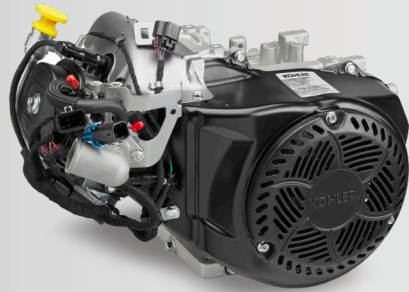

KNOW THE DIFFERENCE BEFORE YOU BUY

POWERTRAIN COMPARISON

Powertrain	Gas	Lithium Ion Electric	Flooded Lead Acid Electric
	Available on PTV Models	Available on PTV or LSV Models	Available on PTV Models
Ideal Use	Rural properties, large land, or areas without easy access to charging	Gated communities, neighborhood living, golf courses, and retirement communities	
Key Benefits	• Less range anxiety • Strong cold-weather performance • Fast, convenient refueling	• Extended range available • Consistent power delivery • Quick acceleration • Zero maintenance • Longer battery life	• Cost-effective solution • Proven, reliable performance