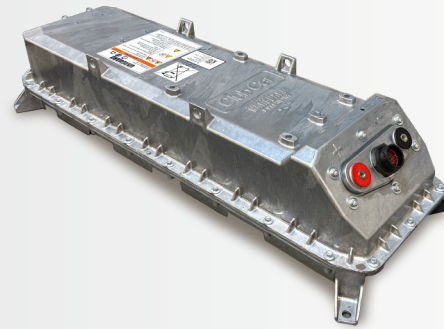

KNOW THE DIFFERENCE BEFORE YOU BUY

POWERTRAIN COMPARISON

Powertrain	Gas	Lithium Ion Electric	Flooded Lead Acid Electric
	Available on PTV Models	Available on PTV or LSV Models	Available on PTV Models
Ideal Use	Rural properties, large land, or areas without easy access to charging	Gated communities, neighborhood living, golf courses, and retirement communities	
Key Benefits	• Less range anxiety • Strong cold-weather performance • Fast, convenient refueling	• Extended range available • Consistent power delivery • Quick acceleration • Zero maintenance • Longer battery life	• Cost-effective solution • Proven, reliable performance