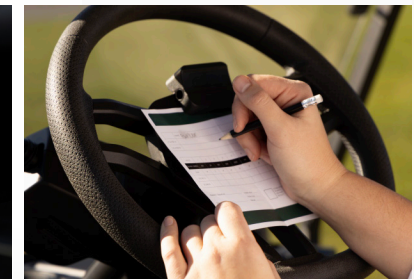

Golf Ball/Tee Holders:

Standard features to keep your golfing essentials organized and within reach

Charging & Connectivity:

Stay powered from tee to green with dual USB ports and available wireless charging