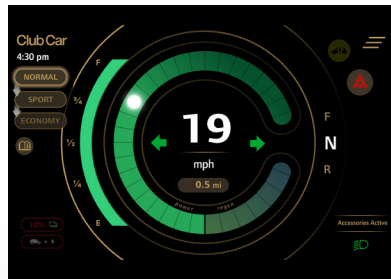

7" LCD Touchscreen:

High-resolution display for clear visuals and control, showing speed, battery, time, etc

*Lithium model only

Dual Golf Bag Mounts:

Securely holds two full-size bags for stable, quiet transport across the course