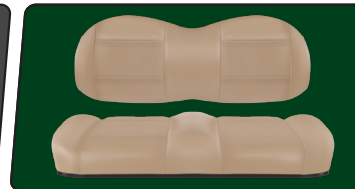

Metallic Green