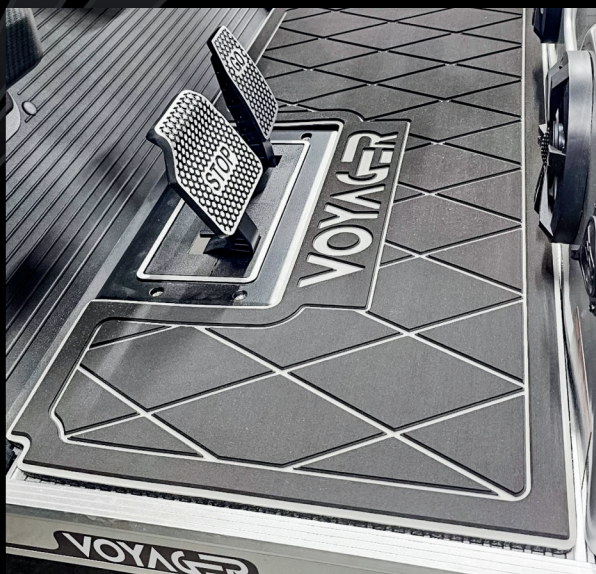

ORDER ACCESSORIES

VOYAGER

ELECTRIC VEHICLES

ACCESSORIES

Contact Us at:

470-945-4653

Info@VoyagerEV.com

VoyagerVehicles.com

CUSTOM SUNBRELLA ENCLOSURE

4P MSRP $1195 / 6P MSRP $1395

FRONT BRUSH GUARD

MSRP $295

CUSTOM FLOOR MAT

4P MSRP $495 / 6P MSRP $595