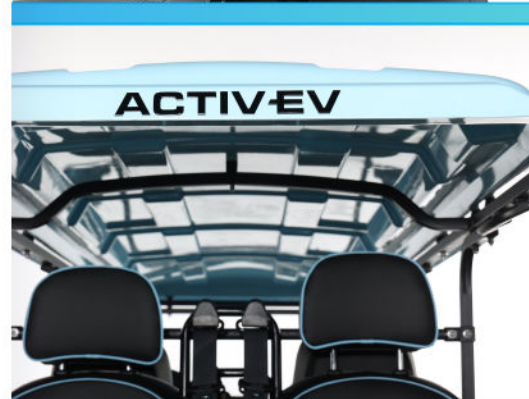

**Premium
Captain's Chairs**

**3-Point DOT
Seat Belts**

**Reverse
Camera**

**Bluetooth
Sound System**

**Lithium
Battery**

Standard Equipment

- Metallic Premium Paint
- Four-Wheel Hydraulic Brake
- Locking Glove Boxes
- USB Charging Ports
- Custom Sport Steering Wheel
- Folding AS-4 Windshield
- Adjustable Arm Rests
- Reverse Camera
- Unique Keys
- LED Lighting
- Wireless Phone Charger