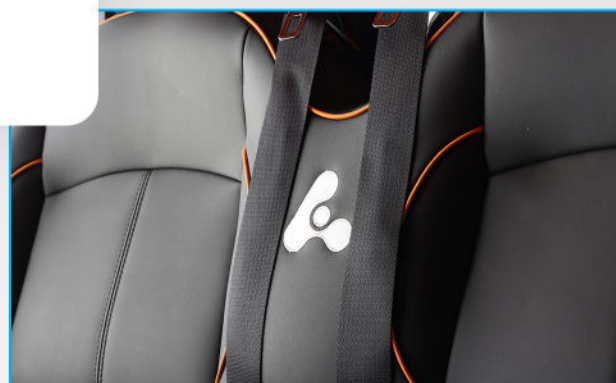

**Premium
Captain's Chairs**

**3-Point DOT
Seat Belts**

**Reverse
Camera**

**Bluetooth
Sound System**

**Lithium
Battery**

Standard Equipment

- Metallic Premium Paint
- Four-Wheel Hydraulic Brake
- Locking Glove Boxes
- USB Charging Ports
- Custom Sport Steering Wheel
- Folding AS-4 Windshield
- Adjustable Arm Rests
- Reverse Camera
- Unique Keys
- LED Lighting
- Wireless Phone Charger